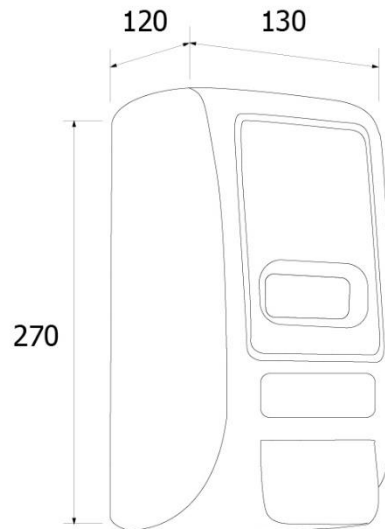

Brand : VRH, Thailand
Name : Manual soap/alcohol dispenser
Item Code : MDL11-MSD001-AYT638W
Designer :
Color / Finish: White
Dimensions : 130 x 270 x 120 mm

Product info:

- Manual soap/alcohol dispenser
- 1000ml
- White